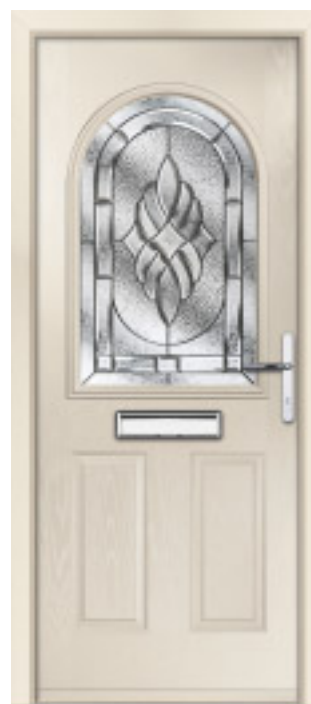

Door/Frame Colour: **Cream White**
Decorative Glass: **Elegance**