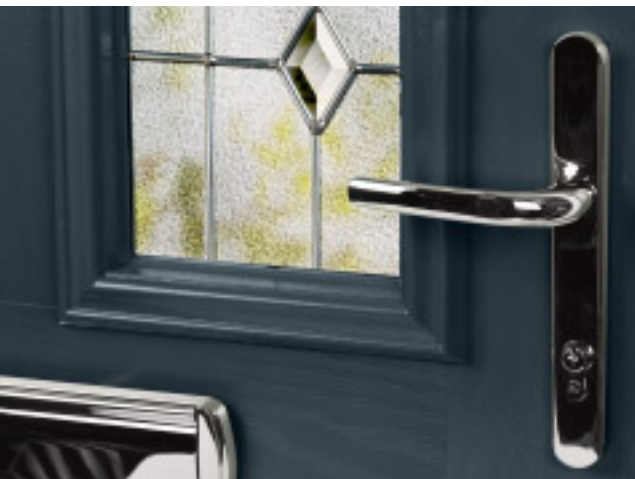

Door/Frame Colour: **Golden Oak**
Decorative Glass: **Victorian Border**

Door Colour: **Green**
Decorative Glass: **Leaded Grid on Satin**

The Salisbury 4

The Salisbury 4 range is a beautiful design classic with sophisticated door aesthetics. The classic style and choice of glass and colour options allows for personalisation to grace the entrance of any home.