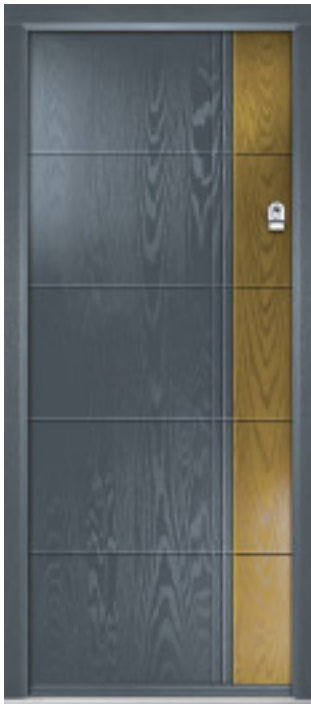

Door/Frame Colour: **Slate Grey**
Accent Colour: **Irish Oak**