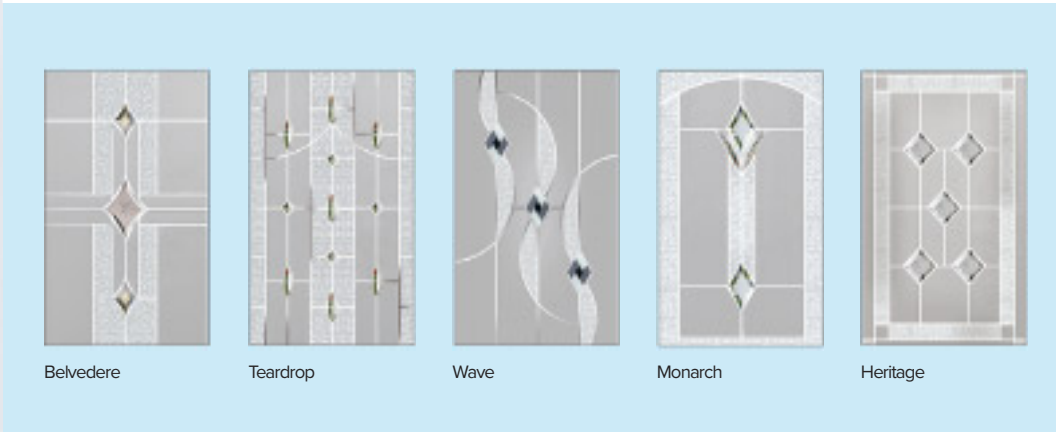

Door Colour: **Cement Grey**  
Decorative Glass: **Linear**

Door/Frame Colour: **Slate Grey**  
Decorative Glass: **Nebraska**

Door Colour: **Green**  
Decorative Glass: **Venetian Blind**

Bevel Options for Wave & Monarch