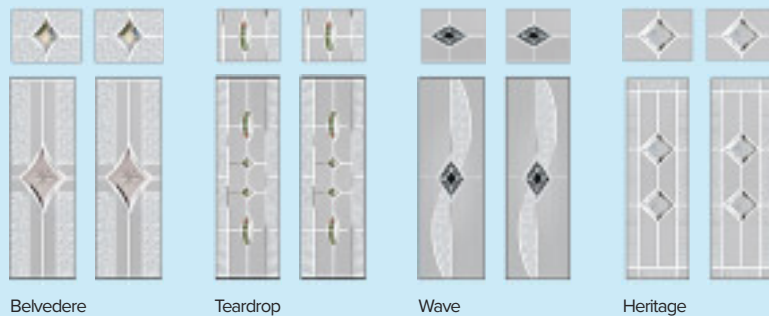

The Salisbury 4

The Salisbury 4 range is a beautiful design classic with sophisticated door aesthetics. The classic style and choice of glass and colour options allows for personalisation to grace the entrance of any home.

Bevel Options for Wave & Monarch