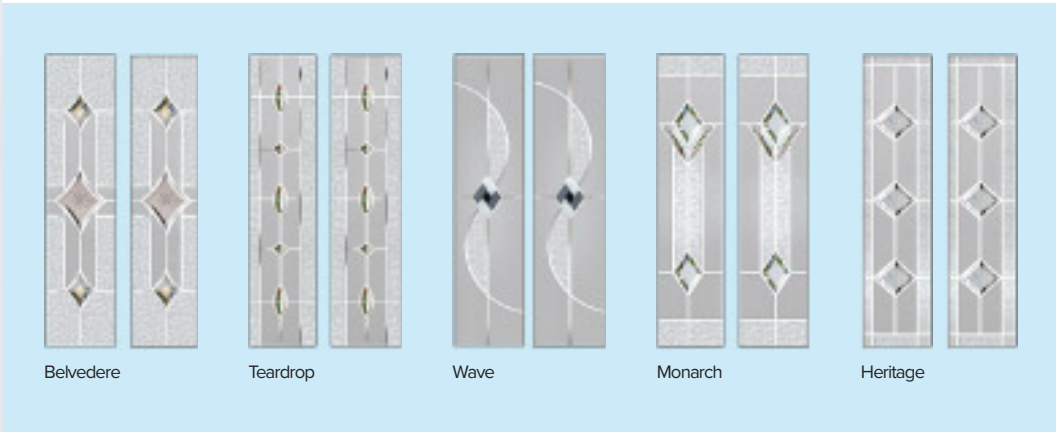

Bevel Options for Wave & Monarch