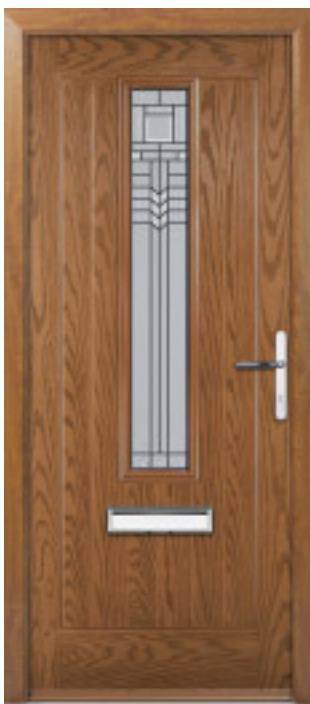

Door/Frame Colour: **Golden Oak**
Decorative Glass: **Oak Park**