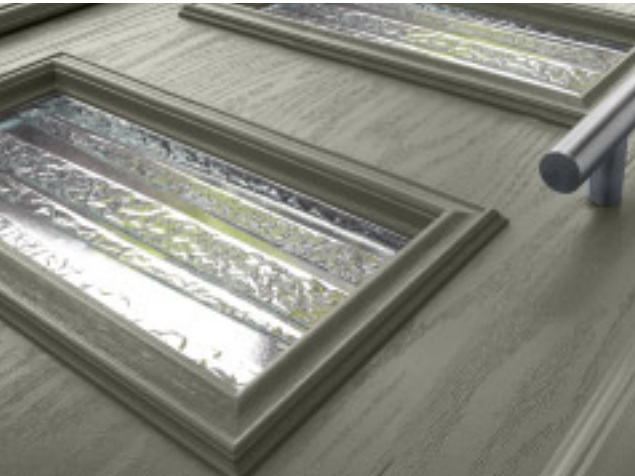

The Coburg

The Coburg door range once more delivers a truly contemporary door with its modern-day sleek design. The Coburg door is the perfect solution for customers seeking a contemporary door but with some additional light. A choice of glass options is available to personalise the door while still controlling the door privacy.

FEATURE IMAGE | Door Colour: **Deep Lead** | Decorative Glass: **Serenity**