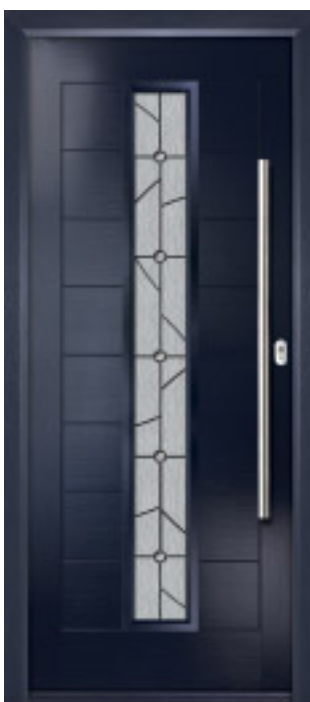

Door/Frame Colour: **Steel Blue**
Decorative Glass: **Salix**