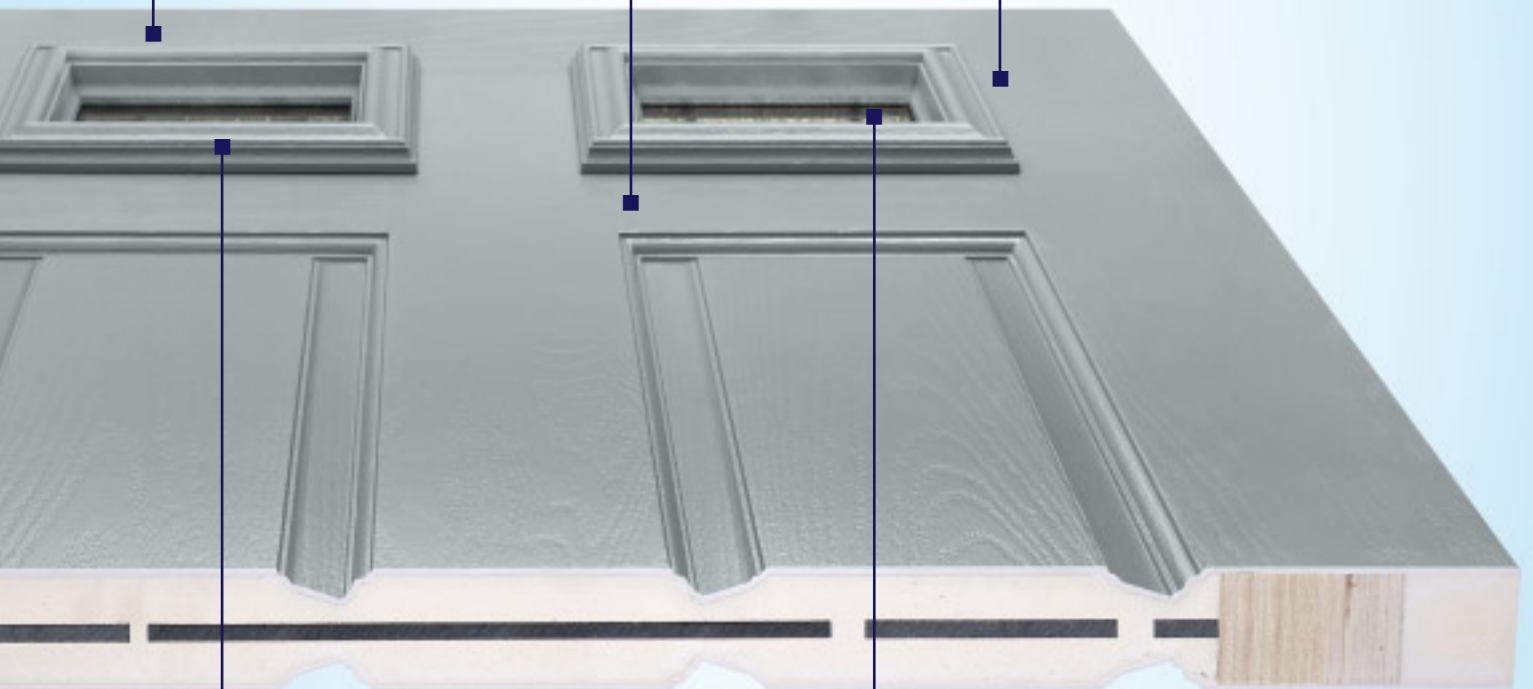

A Proven Pedigree

We build value into building products and raise the bar on quality and performance.

Wide Selection of Door Styles

We have developed a range of traditional and contemporary door styles that will suit all tastes, house styles and budgets. Many of these styles are unique to us and include both glazed and unglazed options.

2 Finishes

Available in either a woodgrain or smooth finish, the 2mm thick GRP door skin is maintenance free and hard wearing. GRP is resistant to knocks and dents and looks like real wood.

Infinite Choice of Colours

Coated using a hard-wearing Polyurethane paint system similar to that used in the yacht industry, our doors are all available in a wide range of pre-finished colour options as well as our TrueGrain wood effect. All doors finished using our proprietary paint system come with a 10 year warranty against fade, loss of gloss and adhesion. (See page 4).

4 Glazing Frames

All glazed options are fitted using industry leading PAS 24 Compliant glazing cassettes from ODL. Many of our doors now come as standard with the new, contemporary, low profile Spotlights® or ZEEL® options. For our more traditional door styles, we use the industry leading sculptured TriSYS® system (See page 66).

Extensive Range of Decorative Glass

Our doors come with the a wide variety of unique decorative glass options that have been carefully designed to work with the various door styles. Whether it is traditional, contemporary or minimalist, we have options to cover all tastes and design styles.