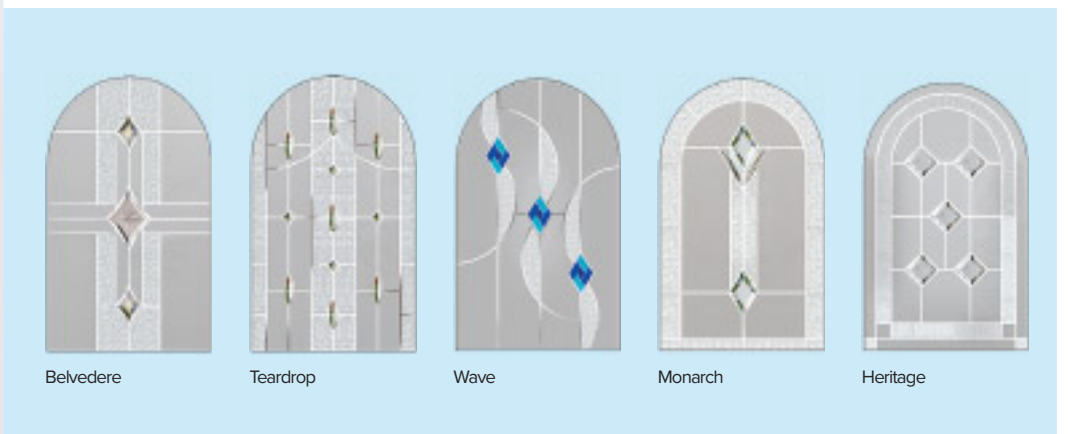

Bevel Options for Wave & Monarch