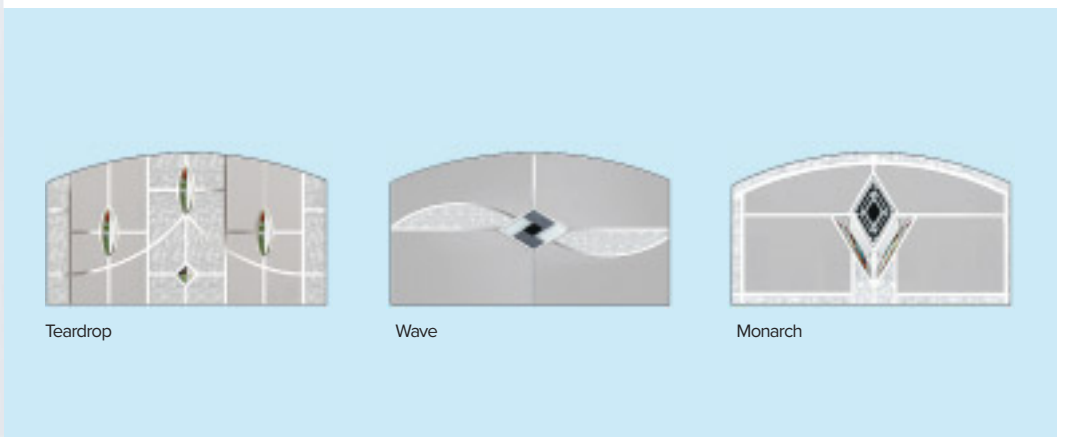

Bevel Options for Wave & Monarch